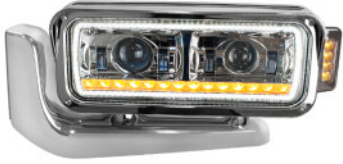

Item No. 35898
10 High Power LED "Chrome" Projection Headlight Assembly W/Mounting Arm & Turn Signal Side Pod - Passenger Side
MSRP: $ 398.99
OEM No. :

Modular Headlight Sell Sheet July 2023

NEW

Item No. 35911

High Power LED Chrome Projection Headlight Assembly With Mounting Arm & Turn Signal - Driver

MSRP: $ 384.79

OEM No. :

NEW