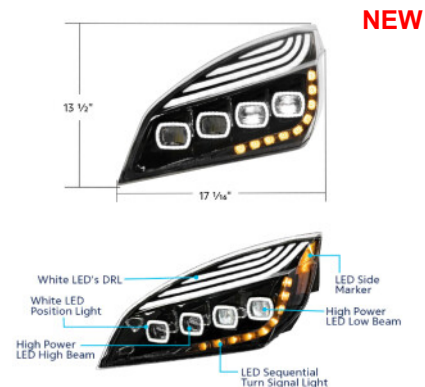

MSRP: \$ 313.49

OEM No. :

Item No. 36725

Chrome Quad-LED Headlight With LED DRL & Seq. Signal For 2018-2023 Freightliner Cascadia - Passenger

MSRP: \$ 313.49

OEM No. :

Item No. 36726

Black Quad-LED Headlight With LED DRL & Seq. Signal For 2018-2023 Freightliner Cascadia - Driver