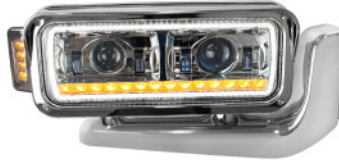

Modular Headlight Sell Sheet July 2023

NEW

Item No. 35911

High Power LED Chrome Projection Headlight Assembly With Mounting Arm & Turn Signal - Driver

MSRP: \$ 384.79

OEM No. :

NEW

Item No. 35912