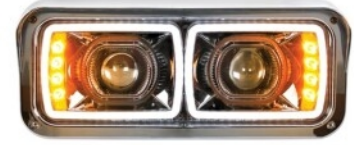

Item No. 31157

High Power LED "Blackout" Projection Headlight With LED Turn Signal & Position Light Bar - Passenger

MSRP: $ 317.49

OEM No. :