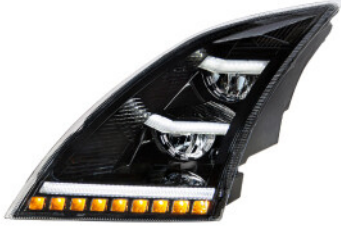

MSRP: \$ 356.29

OEM No. :

Item No. 35836

Chrome 89 LED Headlight With Sequential LED Signal & Position Light Bars For 2018-2023 Volvo VNL - Passenger

MSRP: \$ 356.29

OEM No. :

Modular Headlight Sell Sheet July 2023