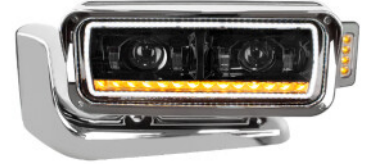

Item No. 35900
10 High Power LED "Blackout" Projection Headlight Assembly W/Mounting Arm & Turn Signal Side Pod - Passenger Side
MSRP: $ 398.99
OEM No. :

Item No. 35913

High Power LED Black Projection Headlight Assembly With Mounting Arm & Turn Signal - Driver

MSRP: $ 384.79

OEM No. :

NEW