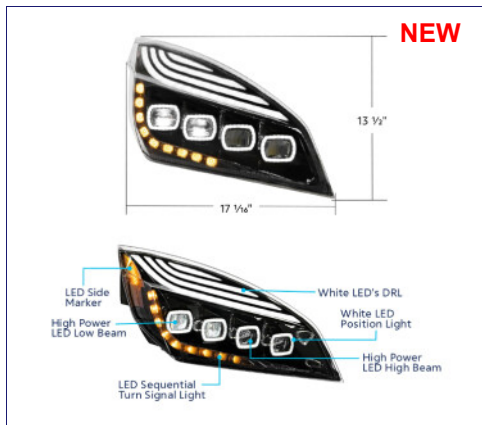

Modular Headlight Sell Sheet July 2023

NEW