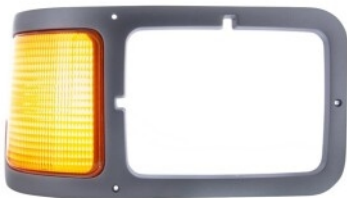

MSRP: \$ 179.99

OEM No. : F6HZ-13201-AAE

Item No. 31983

Gray Plastic Headlight Bezel With Parking Light For 2000-2015 Ford F-650/F-750 - Passenger

MSRP: \$ 179.99

OEM No. : F6HZ-13200-AAE